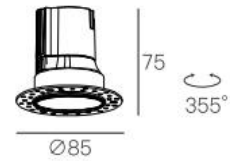

Trimless LED Downlight 6W

LED Downlight-COB

Model No.: SL-XQ206006 01

Version: V1.0

Date: June15th,2020

Ø55-60

Features

- Downlights Trim Hide In Ceiling ,Elegant Looks For Modern Decoration Style.
- Optical Flexibility 15/24/36 Degree Beam Angle.
- Interchangeable Reflector In Various Finishing.
- Modular Design, Pre Build-In Frame,It Is Easy For Debugging And Maintenance.
- High Quality Aluminum Heat Sink With Excellent Thermal Dissipation.
- Ra90/95 High Color Rendering Is More Realistic, Restores The True Color Of The Subject.
- CCT Range 2700K/3000K/3500K/4000K/5000K/5500K.
- Constant Current Driver Output With Flicker Free,Led Driver Efficiency 85-90%.
- Supporting To Triac Dimming, 0/1-10V And Dali Dimming .
- 3 Years Warranty.

Application:

Widely Use In Commercial And Residential Lighting, Like Hotels, Villa,Culbs, Restaurants, Offices, Shops And Home, Etc

Luminaire Specification

Height	H 75mm
Bezel	Ø 85mm
Hole cut-out	Ø 60mm
Luminaire material	Aluminium
IP Rating	IP20/44

LED Specification

LED	COB Luminus
Power	6W
CRI	Ra90
CCT	2700K, 3000K,3500K,4000K,5000K
Lumen	450lm
Beam angle	15°/24°/36°
Drive current	DC150mA,36V
Input voltage	AC220~240V/50-60Hz
Accessories	Honeycomb