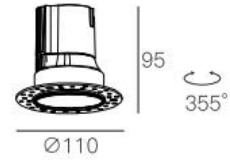

Trimless LED Downlight 8W

LED Downlight-COB

Model No.:SL-XQ208008 02

Version: V1.0

Date: June15th,2020

Ø75-80

Features

- Downlights Trim Hide In Ceiling ,Elegant Looks For Modern Decoration Style.
- Optical Flexibility 15/24/36/50 Degree Beam Angle.
- Interchangeable Reflector In Various Finishing.
- Modular Design, Pre Build-In Frame,It Is Easy For Debugging And Maintenance.
- High Quality Aluminum Heat Sink With Excellent Thermal Dissipation.
- Ra90/95 High Color Rendering Is More Realistic, Restores The True Color Of The Subject.
- CCT Range 2700K/3000K/3500K/4000K/5000K/5500K.
- Constant Current Driver Output With Flicker Free,Led Driver Efficiency 85-90%.
- Supporting To Triac Dimming, 0/1-10V And Dali Dimming .
- 3 Years Warranty.

Application:

Widely Use In Commercial And Residential Lighting, Like Hotels, Villa,Culbs, Restaurants, Offices, Shops And Home, Etc

Luminaire Specification

Height	H 95mm
Bezel	Ø 110mm
Hole cut-out	Ø 80mm
Luminaire material	Aluminium
IP Rating	IP20/44